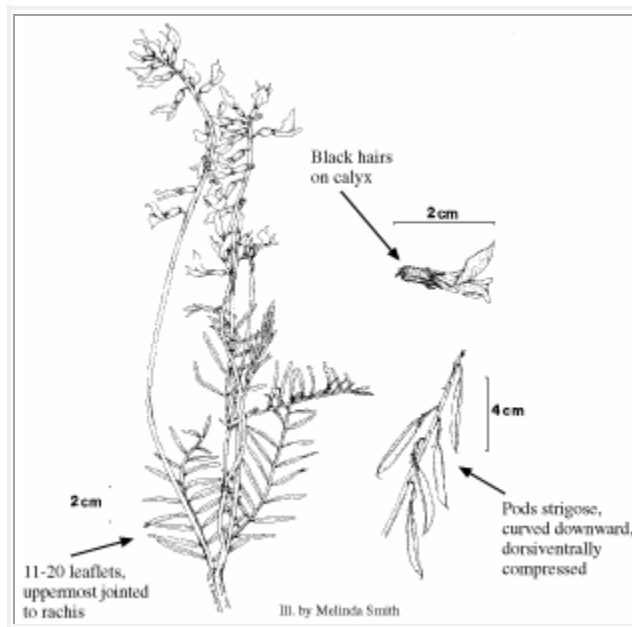

Photo Copyright © 1999 by M. Colyer

Illustration Copyright © 1999

**Fabaceae (Pea Family)**

---

**Look Alikes:** Possibly derived from a cross of *A. lonchocarpus* and *A. scopulorum*. *A. lonchocarpus* has 1-9 leaflets and glabrous pods. *A. scopulorum* has truly connate stipules and sharply trigonous, laterally compressed pods.

**Flowering/Fruiting Period:** May-June/June.

**Habitat:** Sandy and gravelly flats and terraces, among junipers and pinyon pines, on sandstone. Elev. 6800-7000 ft.

Photo Copyright © 1999 by M. Colyer

**Distribution:** Colorado endemic (Mesa Verde National Park, Montezuma Co.).