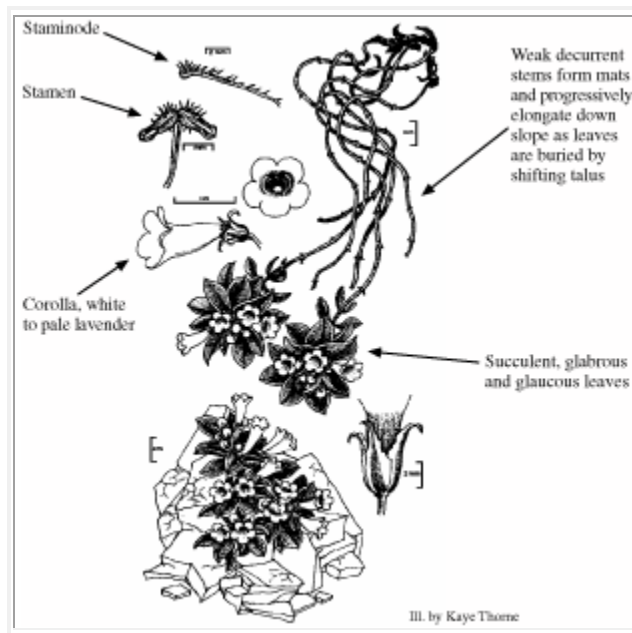

*Penstemon debilis*

**PARACHUTE PENSTEMON**

---

Photo Copyright © 1999 by B. Neely

Illustration Copyright © 1999

**Scrophulariaceae (Figwort Family)**

---

**Look Alikes:** Easily distinguished from other *Penstemon* species by its weak stems, succulent, glabrous, and glaucous leaves, and its white to pale lavender corollas.

**Flowering/Fruiting Period:** Flowers mid June-mid July.

**Habitat:** Sparsely vegetated, south facing, steep, white shale talus of the Parachute

Creek Member of the Green River Formation. Soils are a mixture of thin shale fragments and clay. Elev. 8000-9000 ft.

Photo Copyright © 1999 by B. Neely

**Distribution:** Colorado endemic (Garfield Co.).

**References:** O'Kane and Anderson 1987; Scheck 1994.