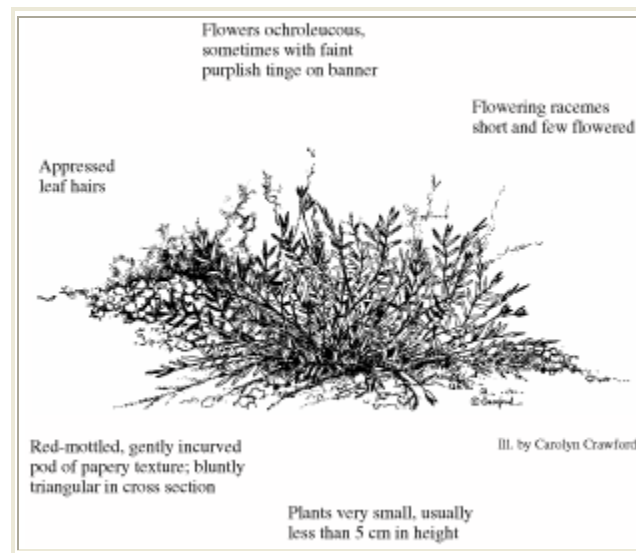

Astragalus deterior

CLIFF-PALACE MILKVETCH

Photo Copyright © 1999 by B. Jennings

Illustration Copyright © 1999

Fabaceae (Pea Family)

Synonym: *Astragalus naturitensis* var. *deterior*

Look Alikes: *A. monumentalis* var. *cottamii* has narrower pod septa

and pink-purple flowers. *A. humillimus* has a distinctive spine-tipped rachis which remains part of the plant after the leaves are shed.

Flowering/Fruiting Period: May/late May-June.

Habitat: Sandstone rimrock edges of mesas. Found in cracks and depressions in shallow soil. Elev. 6400-7000 ft.