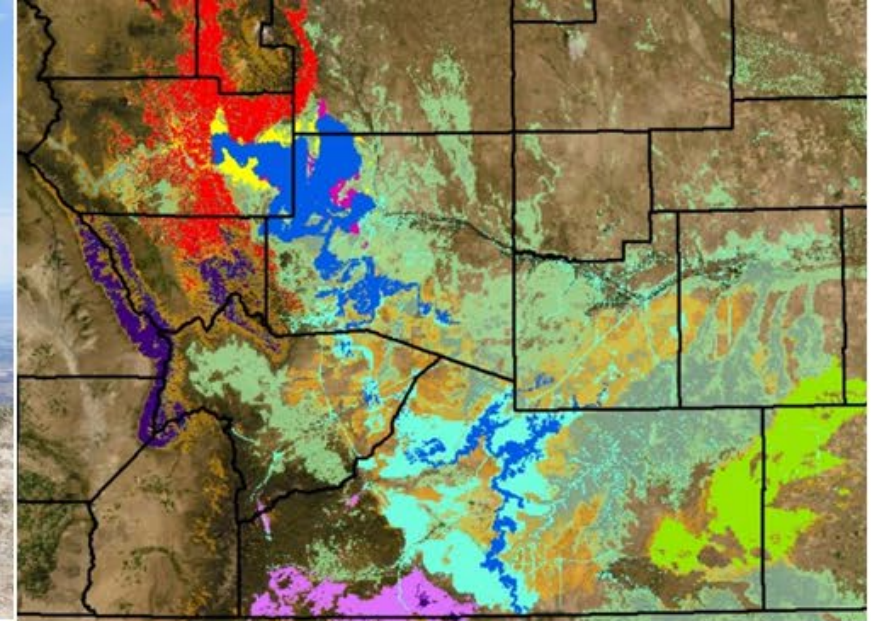

Botany/Vegetation Ecology (10:25-10:45)

Jessica Smith, CNHP

Carol Dawson, BLM

Tanner Marshall, JCOS

Raquel Wertsbaugh, CNAP

Botany/Vegetation Ecology Team

Partner: Bureau of Land Management

**Partner:
Jefferson
County
Open Space**