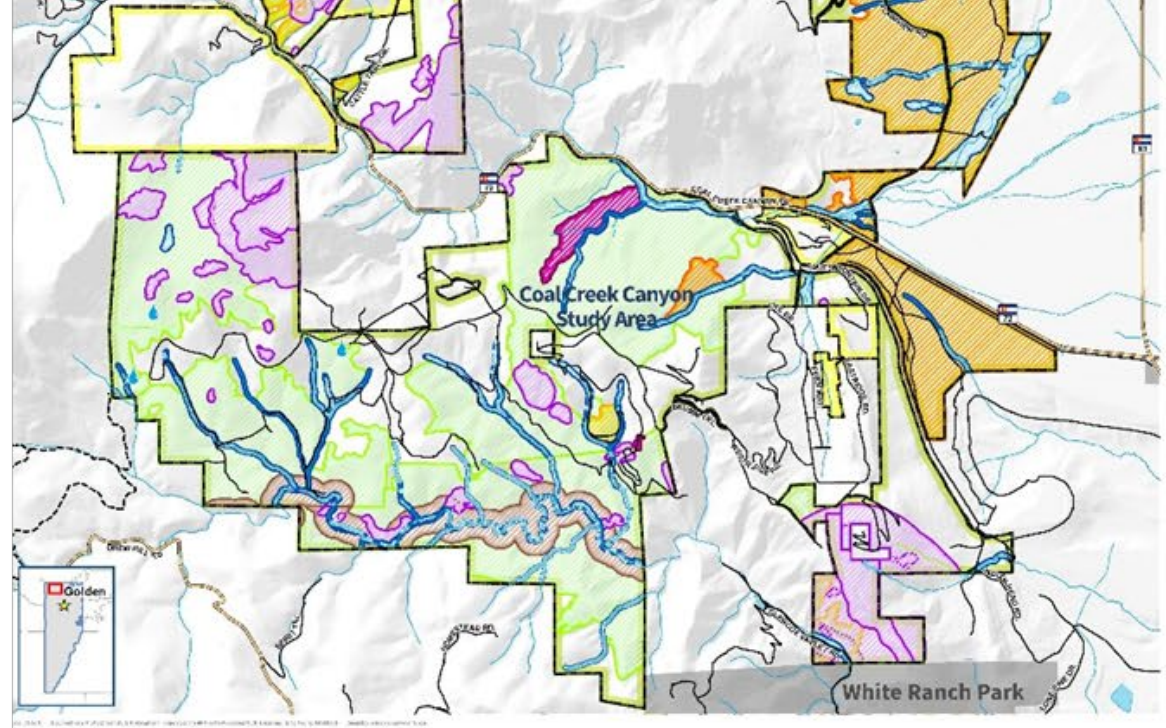

Botany/Vegetation Ecology (10:25-10:45)

Jessica Smith, CNHP

Carol Dawson, BLM

Tanner Marshall, JCOS

Raquel Wertsbaugh, CNAP

Botany/Vegetation Ecology Team

Partner: Bureau of Land Management

**Partner:
Jefferson
County
Open Space**