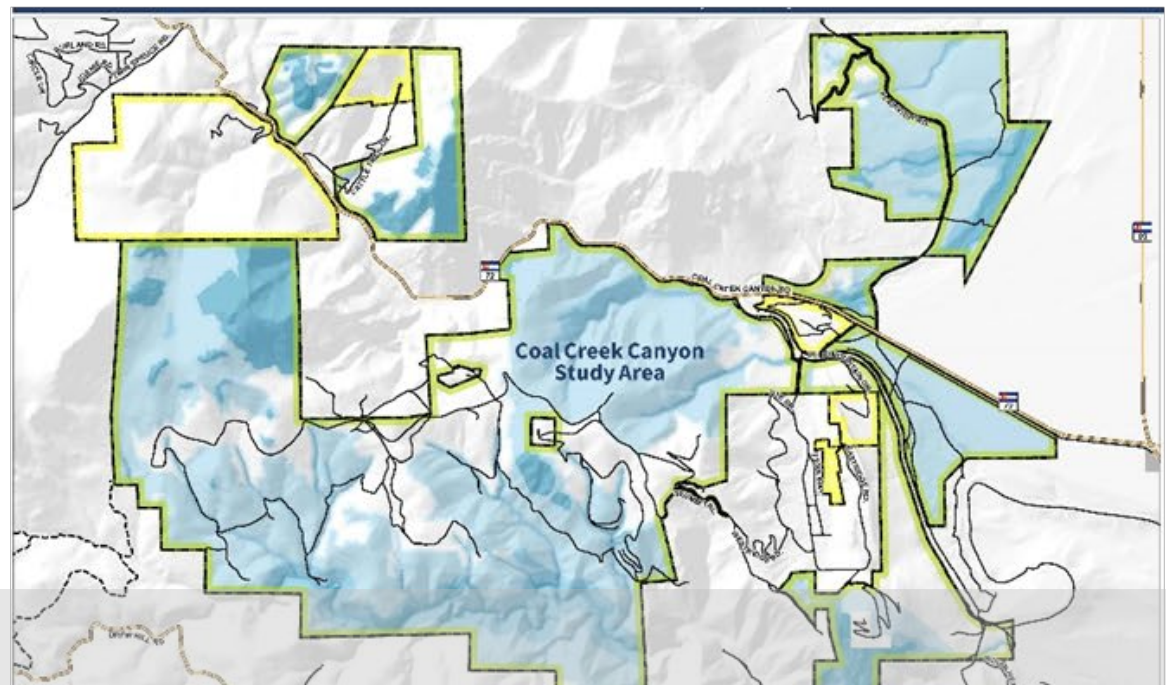

Botany/Vegetation Ecology (10:25-10:45)

Jessica Smith, CNHP

Carol Dawson, BLM

Tanner Marshall, JCOS

Raquel Wertsbaugh, CNAP

Botany/Vegetation Ecology Team

Partner: Bureau of Land Management

**Partner:
Jefferson
County
Open Space**